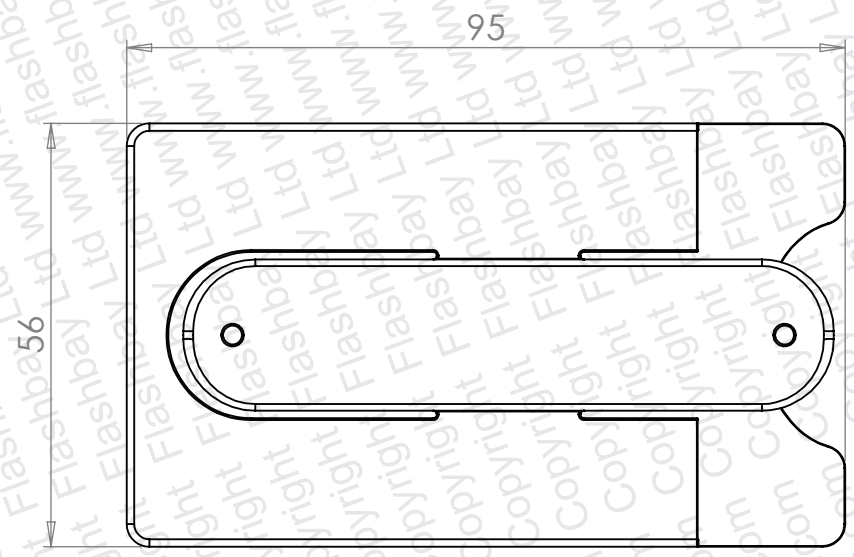

PRODUCT  
PASS

CODE  
PA

DIMENSIONS  
mm

SCALE  
1:1

3.20

6.20